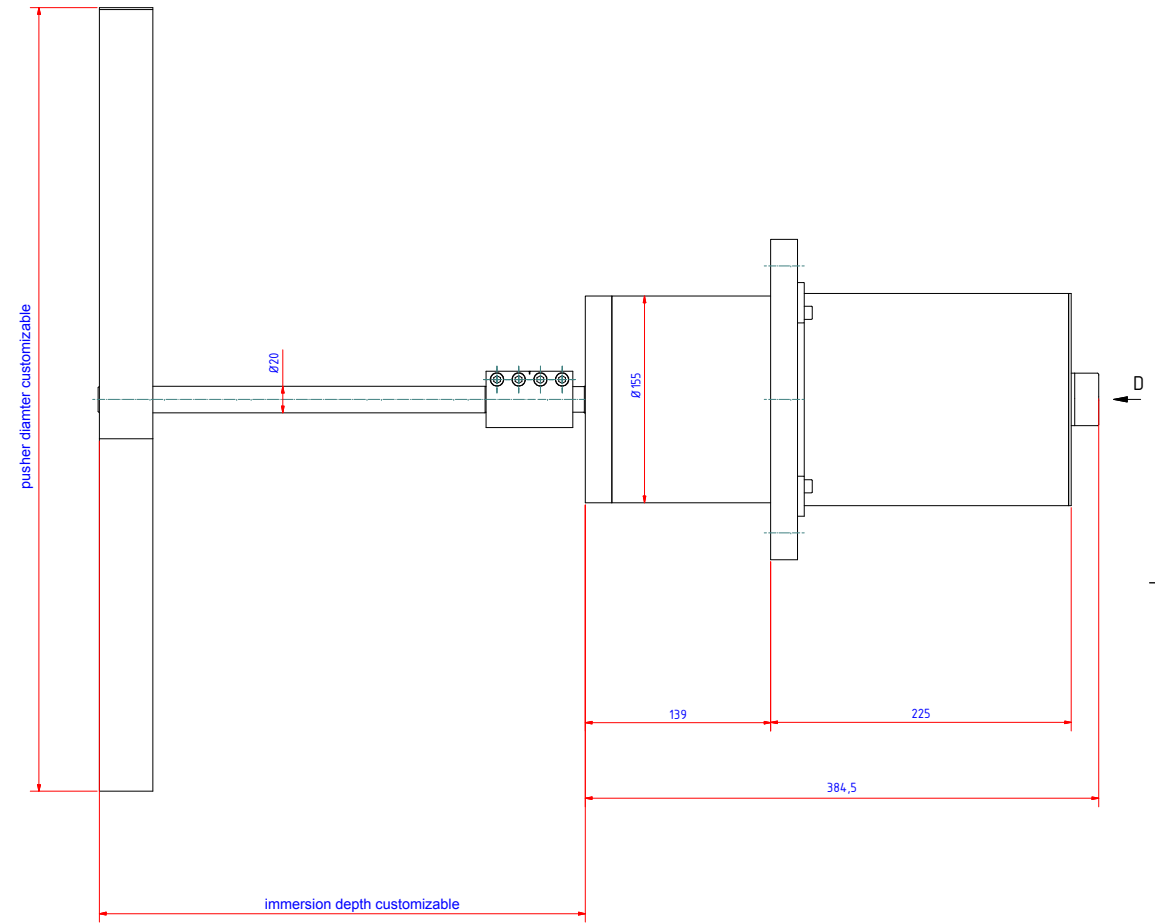

MBA808

D (1 : 2)

sample 800mm pusher diameter

MBA Instruments GmbH
Friedrich-List-Straße 3-7
25451 Quickborn / GERMANY
Phone +49 4106/123 88-80
info@mba-instruments.de
www.mba-instruments.de