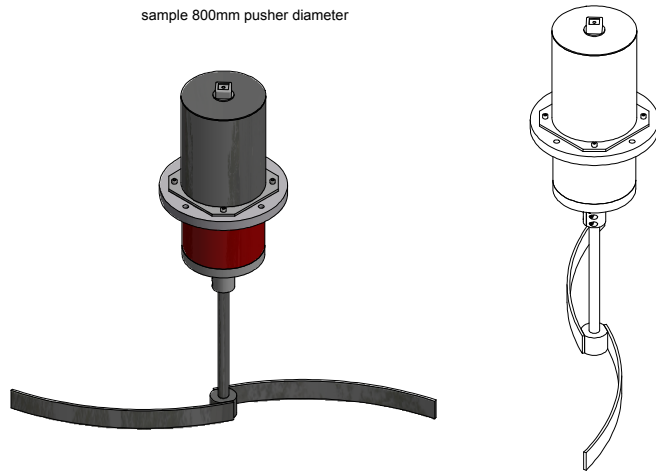

MBA808

D (1 : 2)

sample 800mm pusher diameter

MBA Instruments GmbH
Friedrich-List-Straße 3-7
25451 Quickborn / GERMANY
Phone +49 4106/123 88-80
info@mba-instruments.de
www.mba-instruments.de