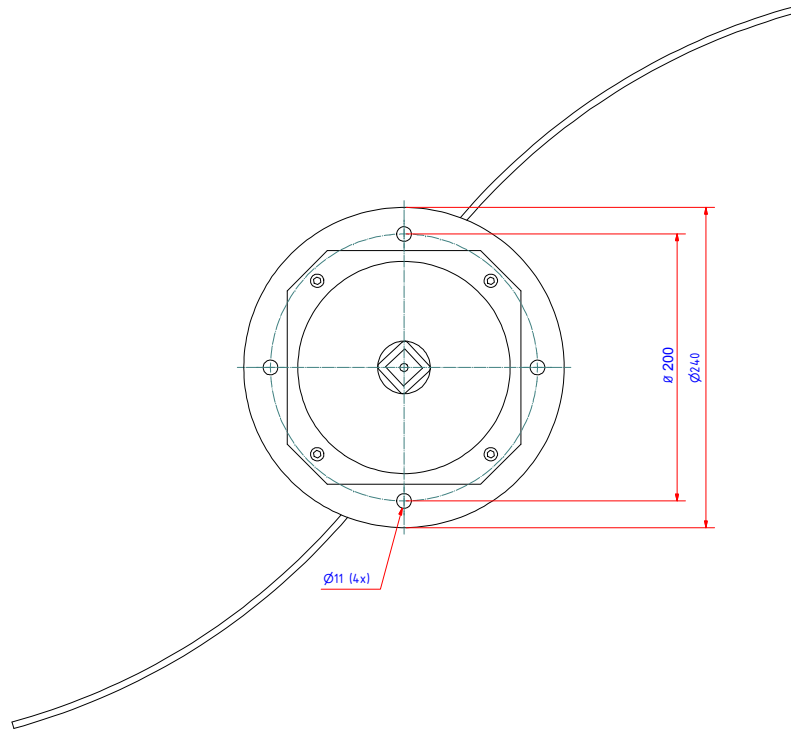

MBA808

D (1 : 2)

sample 800mm pusher diameter

MBA Instruments GmbH
Friedrich-List-Straße 3-7
25451 Quickborn / GERMANY
Phone +49 4106/123 88-80
info@mba-instruments.de
www.mba-instruments.de